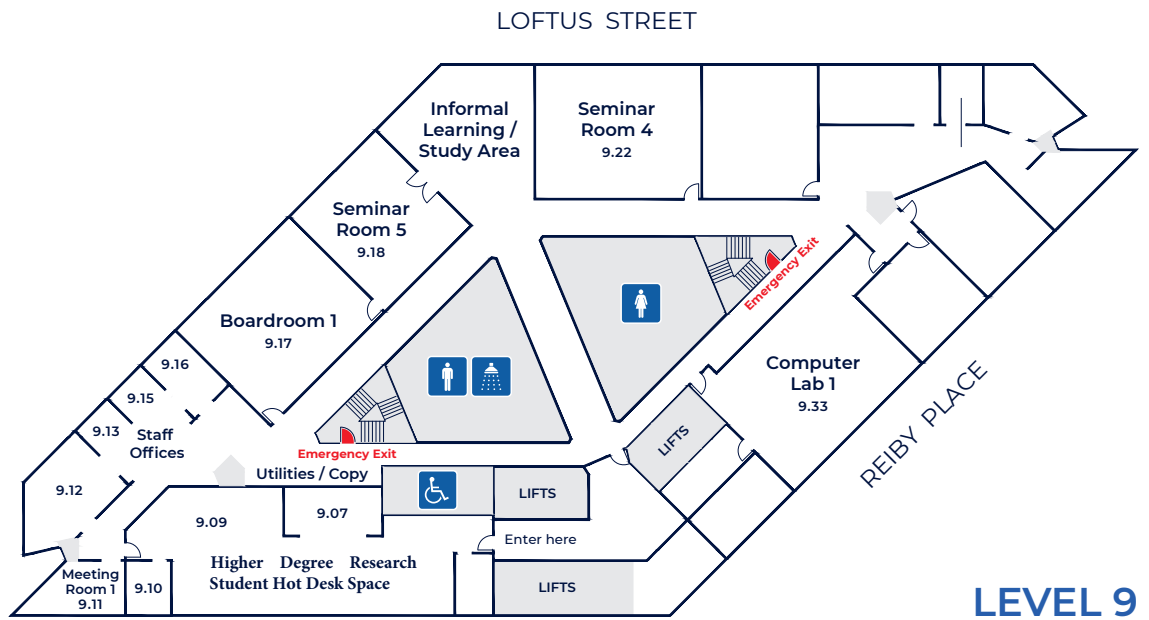

# Sydney CBD Campus Map

## The Gateway Building

1 Macquarie Place, Sydney

SYDNEY  
BUSINESS  
SCHOOL

UNIVERSITY  
OF WOLLONGONG