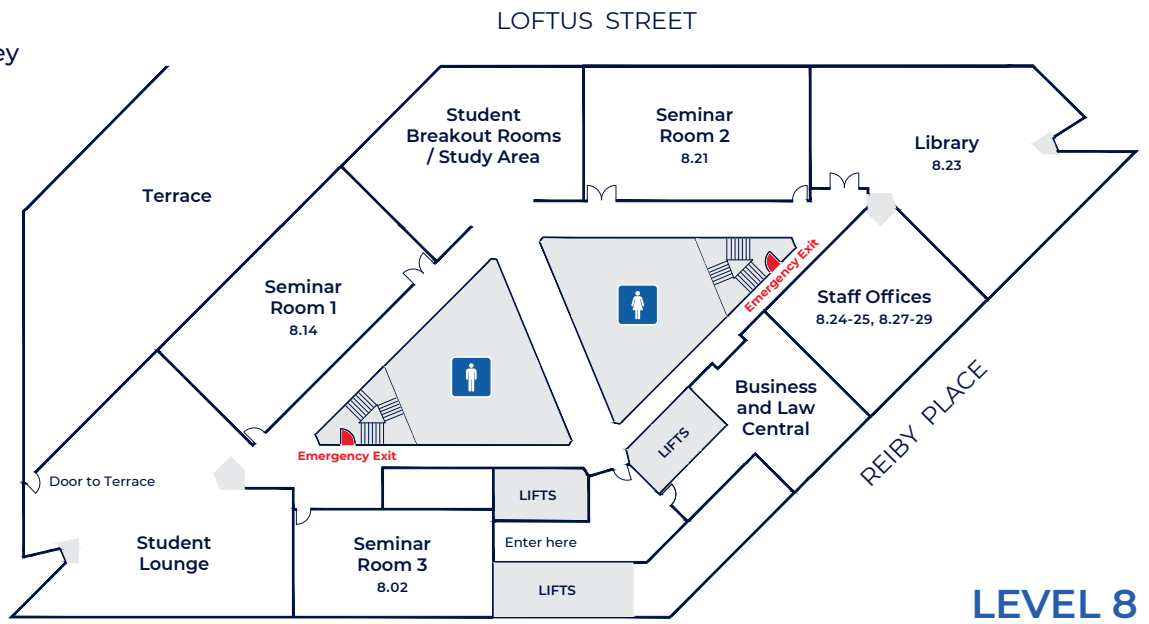

# Sydney CBD Campus Map

## The Gateway Building

1 Macquarie Place, Sydney

SYDNEY  
BUSINESS  
SCHOOL

UNIVERSITY  
OF WOLLONGONG