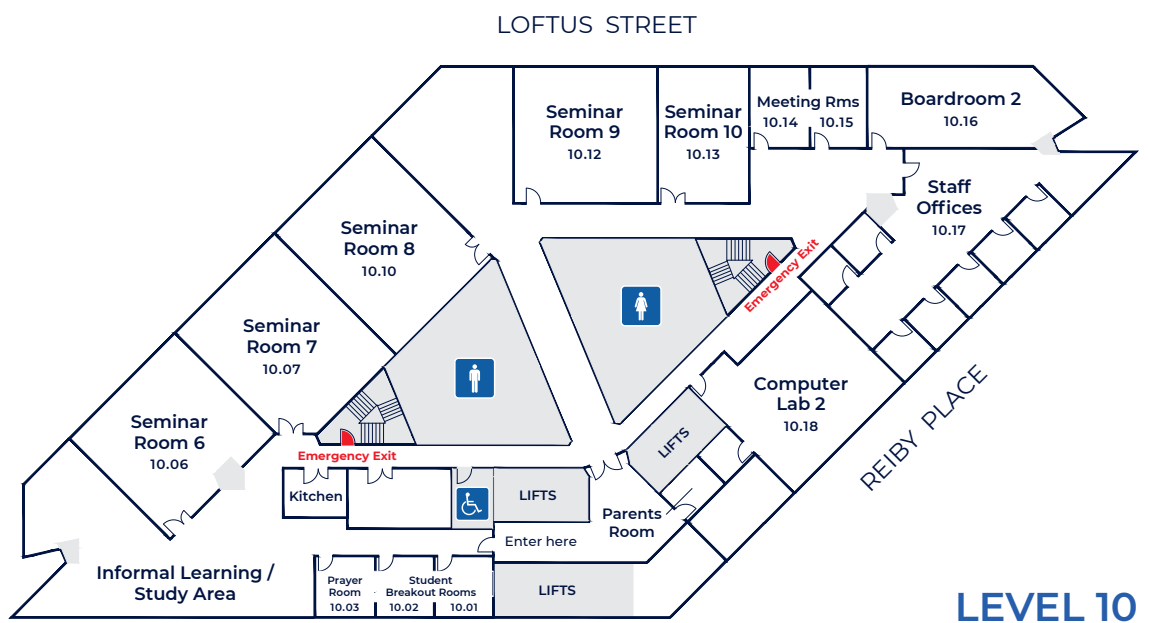

# Sydney CBD Campus Map

## The Gateway Building

1 Macquarie Place, Sydney

SYDNEY  
BUSINESS  
SCHOOL

UNIVERSITY  
OF WOLLONGONG